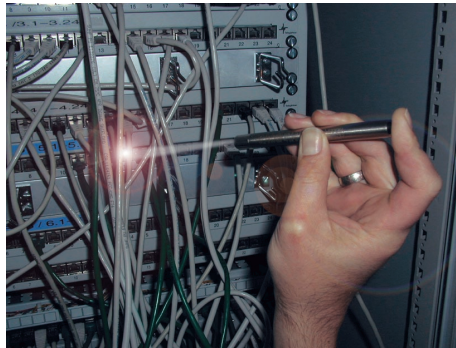

## Intrinsically Safe Pocket Flashlight Ex-Penlight

The Ex-Penlight with its handy ballpoint pen shape is ideal for close range lighting in the Ex area.

Whether it is a poorly lit distribution box or conduit box in a dark corner, with this pocket flashlight you can bring everything into the right light.

It can be comfortably carried in a jacket or shirt pocket and its clip ensures secure retention.

**Provides a spotlight in the Ex area when carrying out testing work in restricted places.**

- robust and reliable
- ballpoint pen format, fits in a jacket pocket
- simple, practical, one hand operation
- secure retaining clip