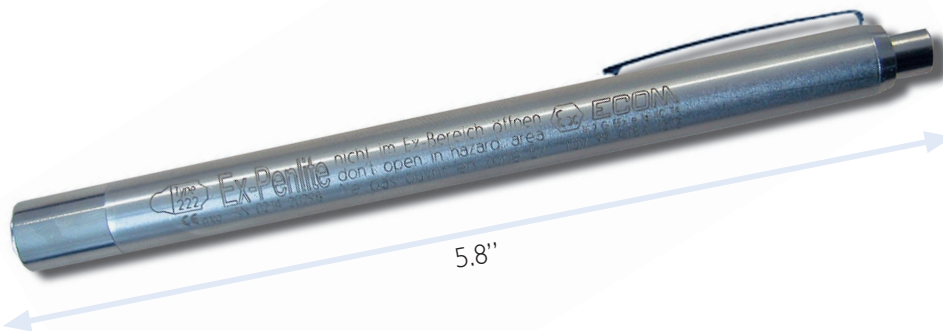

## Intrinsically Safe Pocket Flashlight Ex-Penlight

The Ex-Penlight with its handy ballpoint pen shape is ideal for close range lighting in the Ex area.

Whether it is a poorly lit distribution box or conduit box in a dark corner, with this pocket flashlight you can bring everything into the right light.

It can be comfortably carried in a jacket or shirt pocket and its clip ensures secure retention.

**Provides a spotlight in the Ex area when carrying out testing work in restricted places.**

- robust and reliable
- ballpoint pen format, fits in a jacket pocket
- simple, practical, one hand operation
- secure retaining clip

### Accessories:

spare light bulb Type 222

### Technical data:

Ambient temperature T <sub>a</sub> :	-4°F to +104°F (-20°C .... +40°C)
Light source:	Type 0.25A, 2.25V
Battery supply:	2 x AAA LR03
IP protective rating:	IP 54
Operating life	approx. 4 hours
Dimensions:	5.8" x 0.5" (147 x 11.6 mm)
Weight:	approx. 1.8 oz